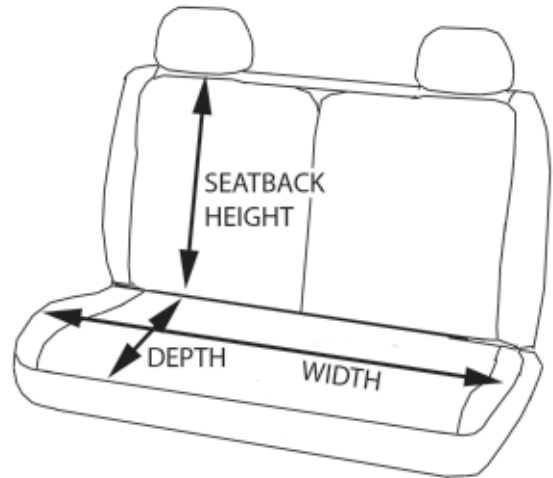

Use the chart below to determine which semi-custom or universal type Seat Protector fits your vehicle. It is usually better to go slightly larger if in doubt on the size. NOTE - You must have headrest on the seatback for the Seat Protector to strap to.

SEMI-CUSTOM AND UNIVERSAL SIZE CHART

Semi Custom Rear Seat Protector (DSC)

<u>Product #</u>	<u>Product size</u>	<u>Seat width</u>	<u>Seat Depth</u>	<u>Seat Back Height</u>
DSC3011	small 1	46"	20"	23"
DSC3012	small 2	50"	18"	22"
DSC3021	medium 1	52"	19"	23"
DSC3022	medium 2	53"	21"	19"
DSC3023	medium 3	55"	19"	24"
DSC3024	medium 4	55"	20"	21"
DSC3025	medium 5	56"	20"	27"
DSC3031	large 1	57"	19"	21"
DSC3032	large 2	60"	17"	20.5"
DSC3033	large 3	58"	20"	24"
DSC3034	large 4	58"	22"	22"

Econo Plus (universal type) Seat Protector

<u>Product #</u>	<u>Product size</u>	<u>Seat width</u>	<u>Seat Depth</u>	<u>Seat Back Height</u>
DE2010	small lowback	56"	20"	18"
DE2011	small highback	56"	19.5"	22.5"
DE2020	medium lowback	60"	19"	23"
DE2021	medium highback	59.75"	19"	25"
DE2030	large lowback	63.5"	20.5"	23"
DE2031	large highback	64"	21"	26"

Econo (universal type) Seat Protector

<u>Product #</u>	<u>Product size</u>	<u>Seat width</u>	<u>Seat Depth</u>	<u>Seat Back Height</u>
DE1010	small lowback	56"	20"	18"
DE1011	small highback	56"	19.5"	22.5"
DE1020	medium lowback	60"	19"	23"
DE1021	medium highback	59.75"	19"	25"
DE1030	large lowback	63.5"	20.5"	23"
DE1031	large highback	64"	21"	26"